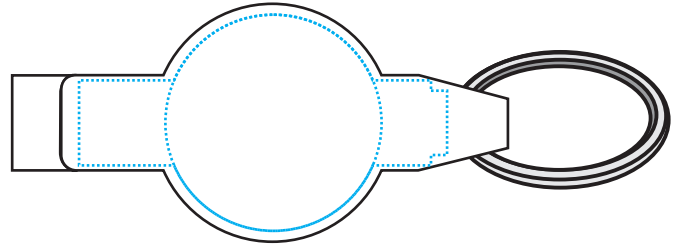

Original Beverage Wrench

Round Beverage Wrench

Rectangular Beverage Wrench

Elliptical Beverage Wrench

Mini Vinyl Bottle Opener

Stainless Steel Credit Card Opener