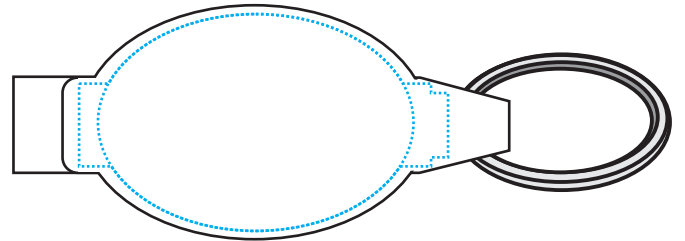

Original Beverage Wrench

Round Beverage Wrench

Rectangular Beverage Wrench

Elliptical Beverage Wrench

Mini Vinyl Bottle Opener

Stainless Steel Credit Card Opener